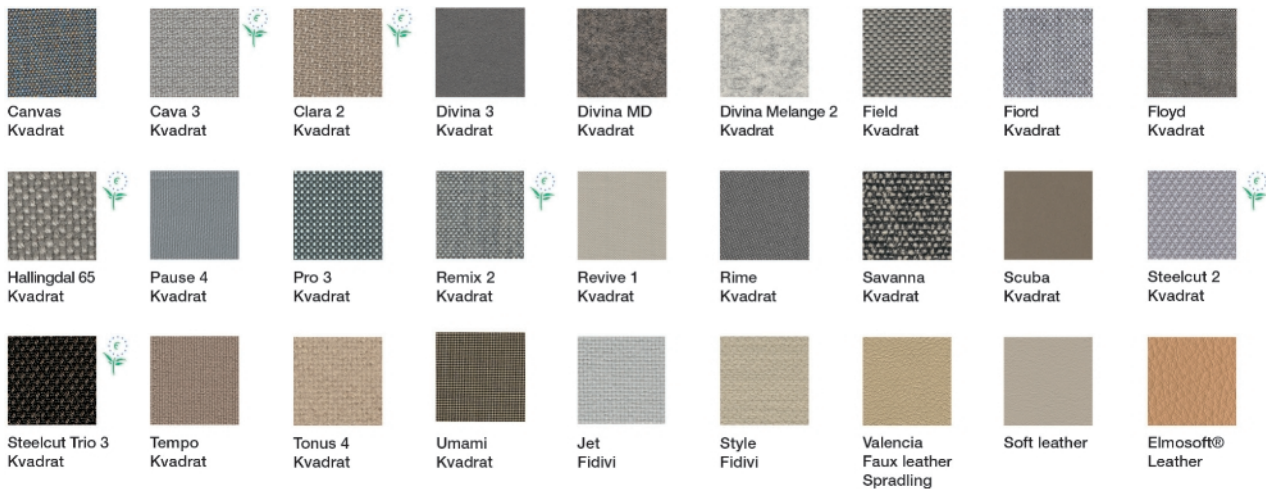

Shell

Carded In

Graded In

kvadrat

camira

DESIGN
TEX

Gabriel

svensson

maharam

Serge Ferrari