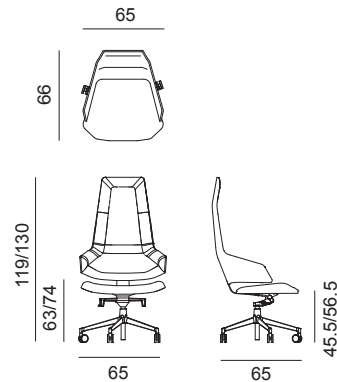

Aston Direction Syncro

Design by Jean-Marie Massaud, 2009

Art. 1919

Armchair with aluminium five-star base mounted on self braking castors, equipped with gas height adjustment and synchro mechanisms. The polyurethane shell is upholstered in leather, faux leather, fabric, or customer's material.

Dimensions *

* File CAD 2D - 3D available for download at www.arper.com

Frame Base

LU1