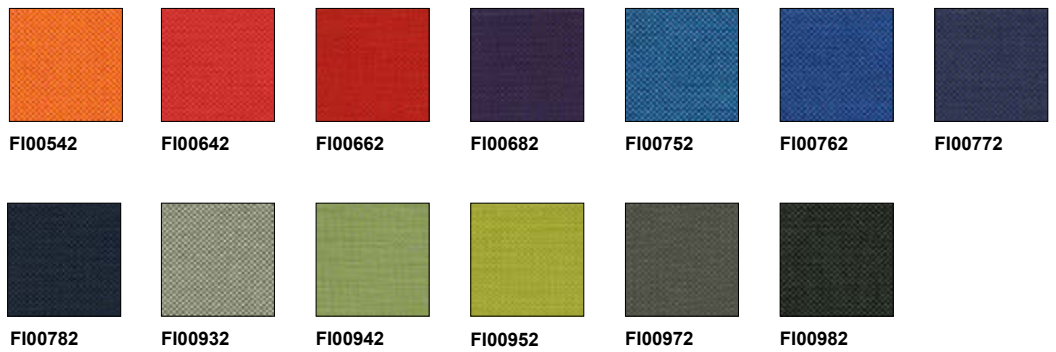

FI00542

FI00642

FI00662

FI00682

FI00752

FI00762

FI00772

FI00782

FI00932

FI00942

FI00952

FI00972

FI00982